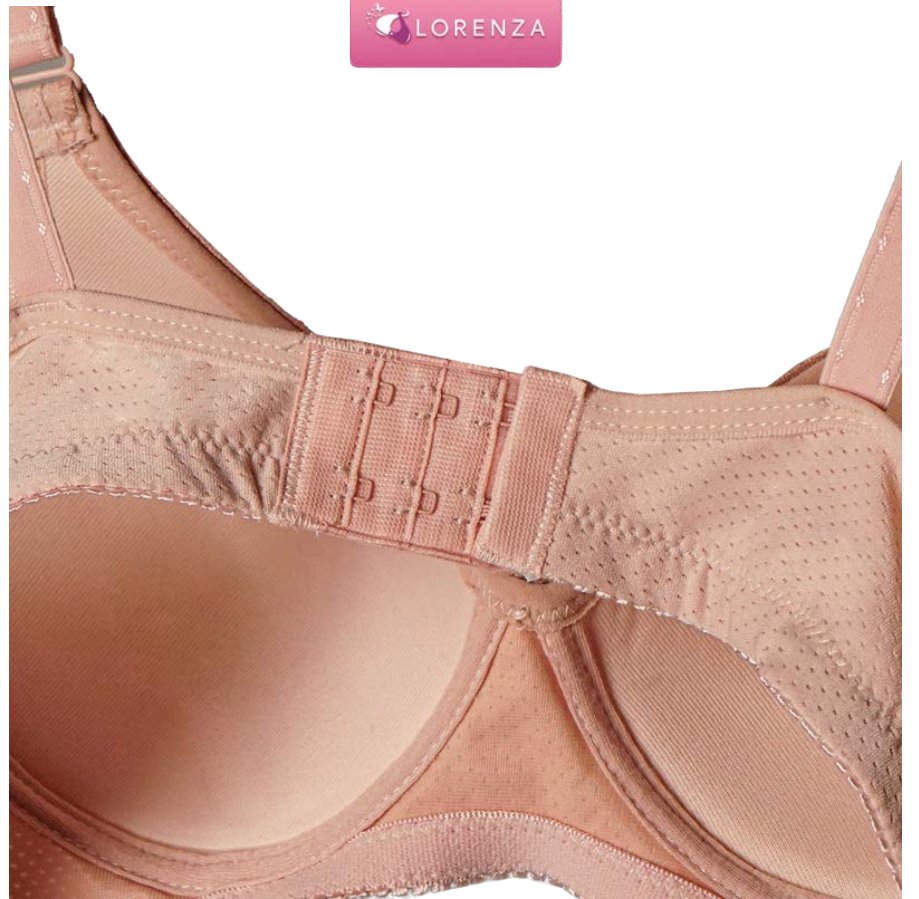

Maroon
↔
Maroon

Moka
↔
Mocca

LORENZA PREMIUM *Breathable*

WIRE-FREE
All-day Comfort

THIN CUPS
Feather-Light & Airy
Feel

DOUBLE HOOK
Effortless &
Durable Support

SIZES 34 - 42
Fits Every Curve
Perfectly

◆ ∞ ∞ ◆ AVAILABLE COLOR ◆ ∞ ∞ ◆

LORENZA

LORENZA

LORENZA

List

WIRE-FREE
All-day Comfort

THIN CUPS
Feather-Light & Airy
Feel

DOUBLE HOOK
Effortless &
Durable Support

SIZES 32 - 38
Fits Every Curve
Perfectly