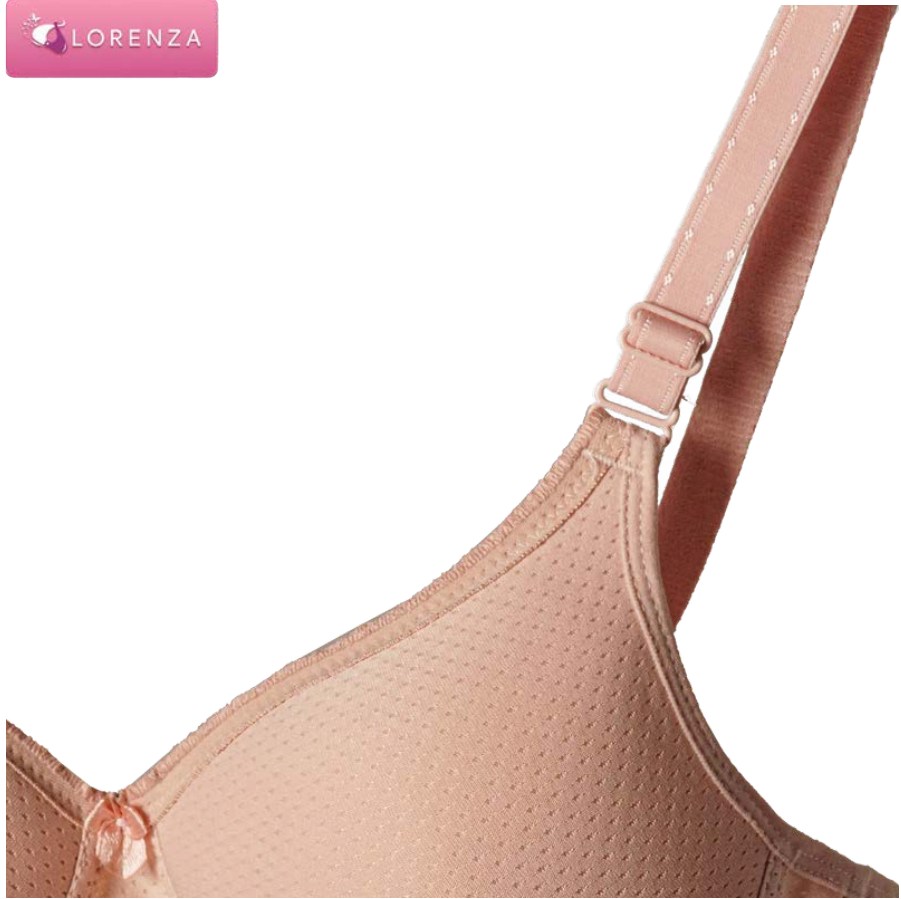

Maroon
↔
Maroon

Moka
↔
Mocca

LORENZA PREMIUM *Breathable*

WIRE-FREE
All-day Comfort

THIN CUPS
Feather-Light & Airy
Feel

DOUBLE HOOK
Effortless &
Durable Support

SIZES 34 - 42
Fits Every Curve
Perfectly

◆ ∞ ∞ ◆ AVAILABLE COLOR ◆ ∞ ∞ ◆

LORENZA

LORENZA

LORENZA

List

WIRE-FREE
All-day Comfort

THIN CUPS
Feather-Light & Airy
Feel

DOUBLE HOOK
Effortless &
Durable Support

SIZES 32 - 38
Fits Every Curve
Perfectly