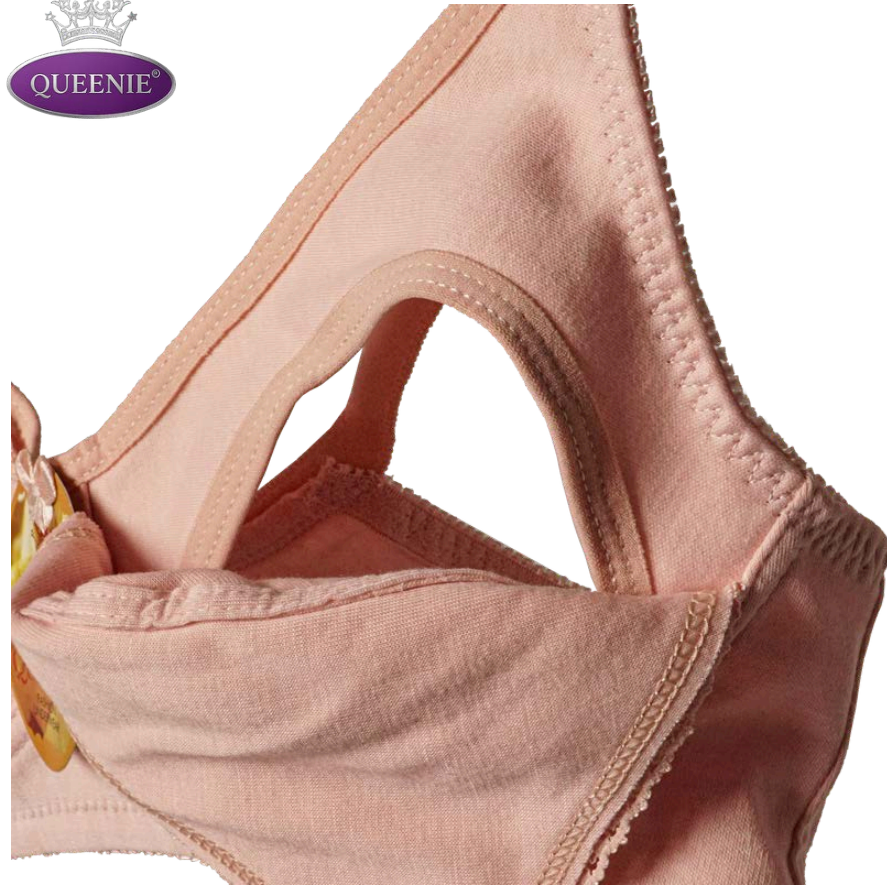

NURSING FRIENDLY
Easy Access

NO PADDING
Maximum Breathability

DOUBLE HOOK
Effortless &
Durable Support

SIZES 36 - 42
Fits Every Curve
Perfectly

◆—∞—◆ AVAILABLE COLOR —∞—◆

PILIHAN WARNA

COLORS

Coklat Susu
↔
Nude

Hitam
↔
Black

Pink
↔
Pink

SHAREEN SPORT

Bra

WIRE-FREE
All-day Comfort

THIN CUPS
Feather-Light & Airy
Feel

DOUBLE HOOK
Effortless &
Durable Support

SIZES 34 - 42
Fits Every Curve
Perfectly